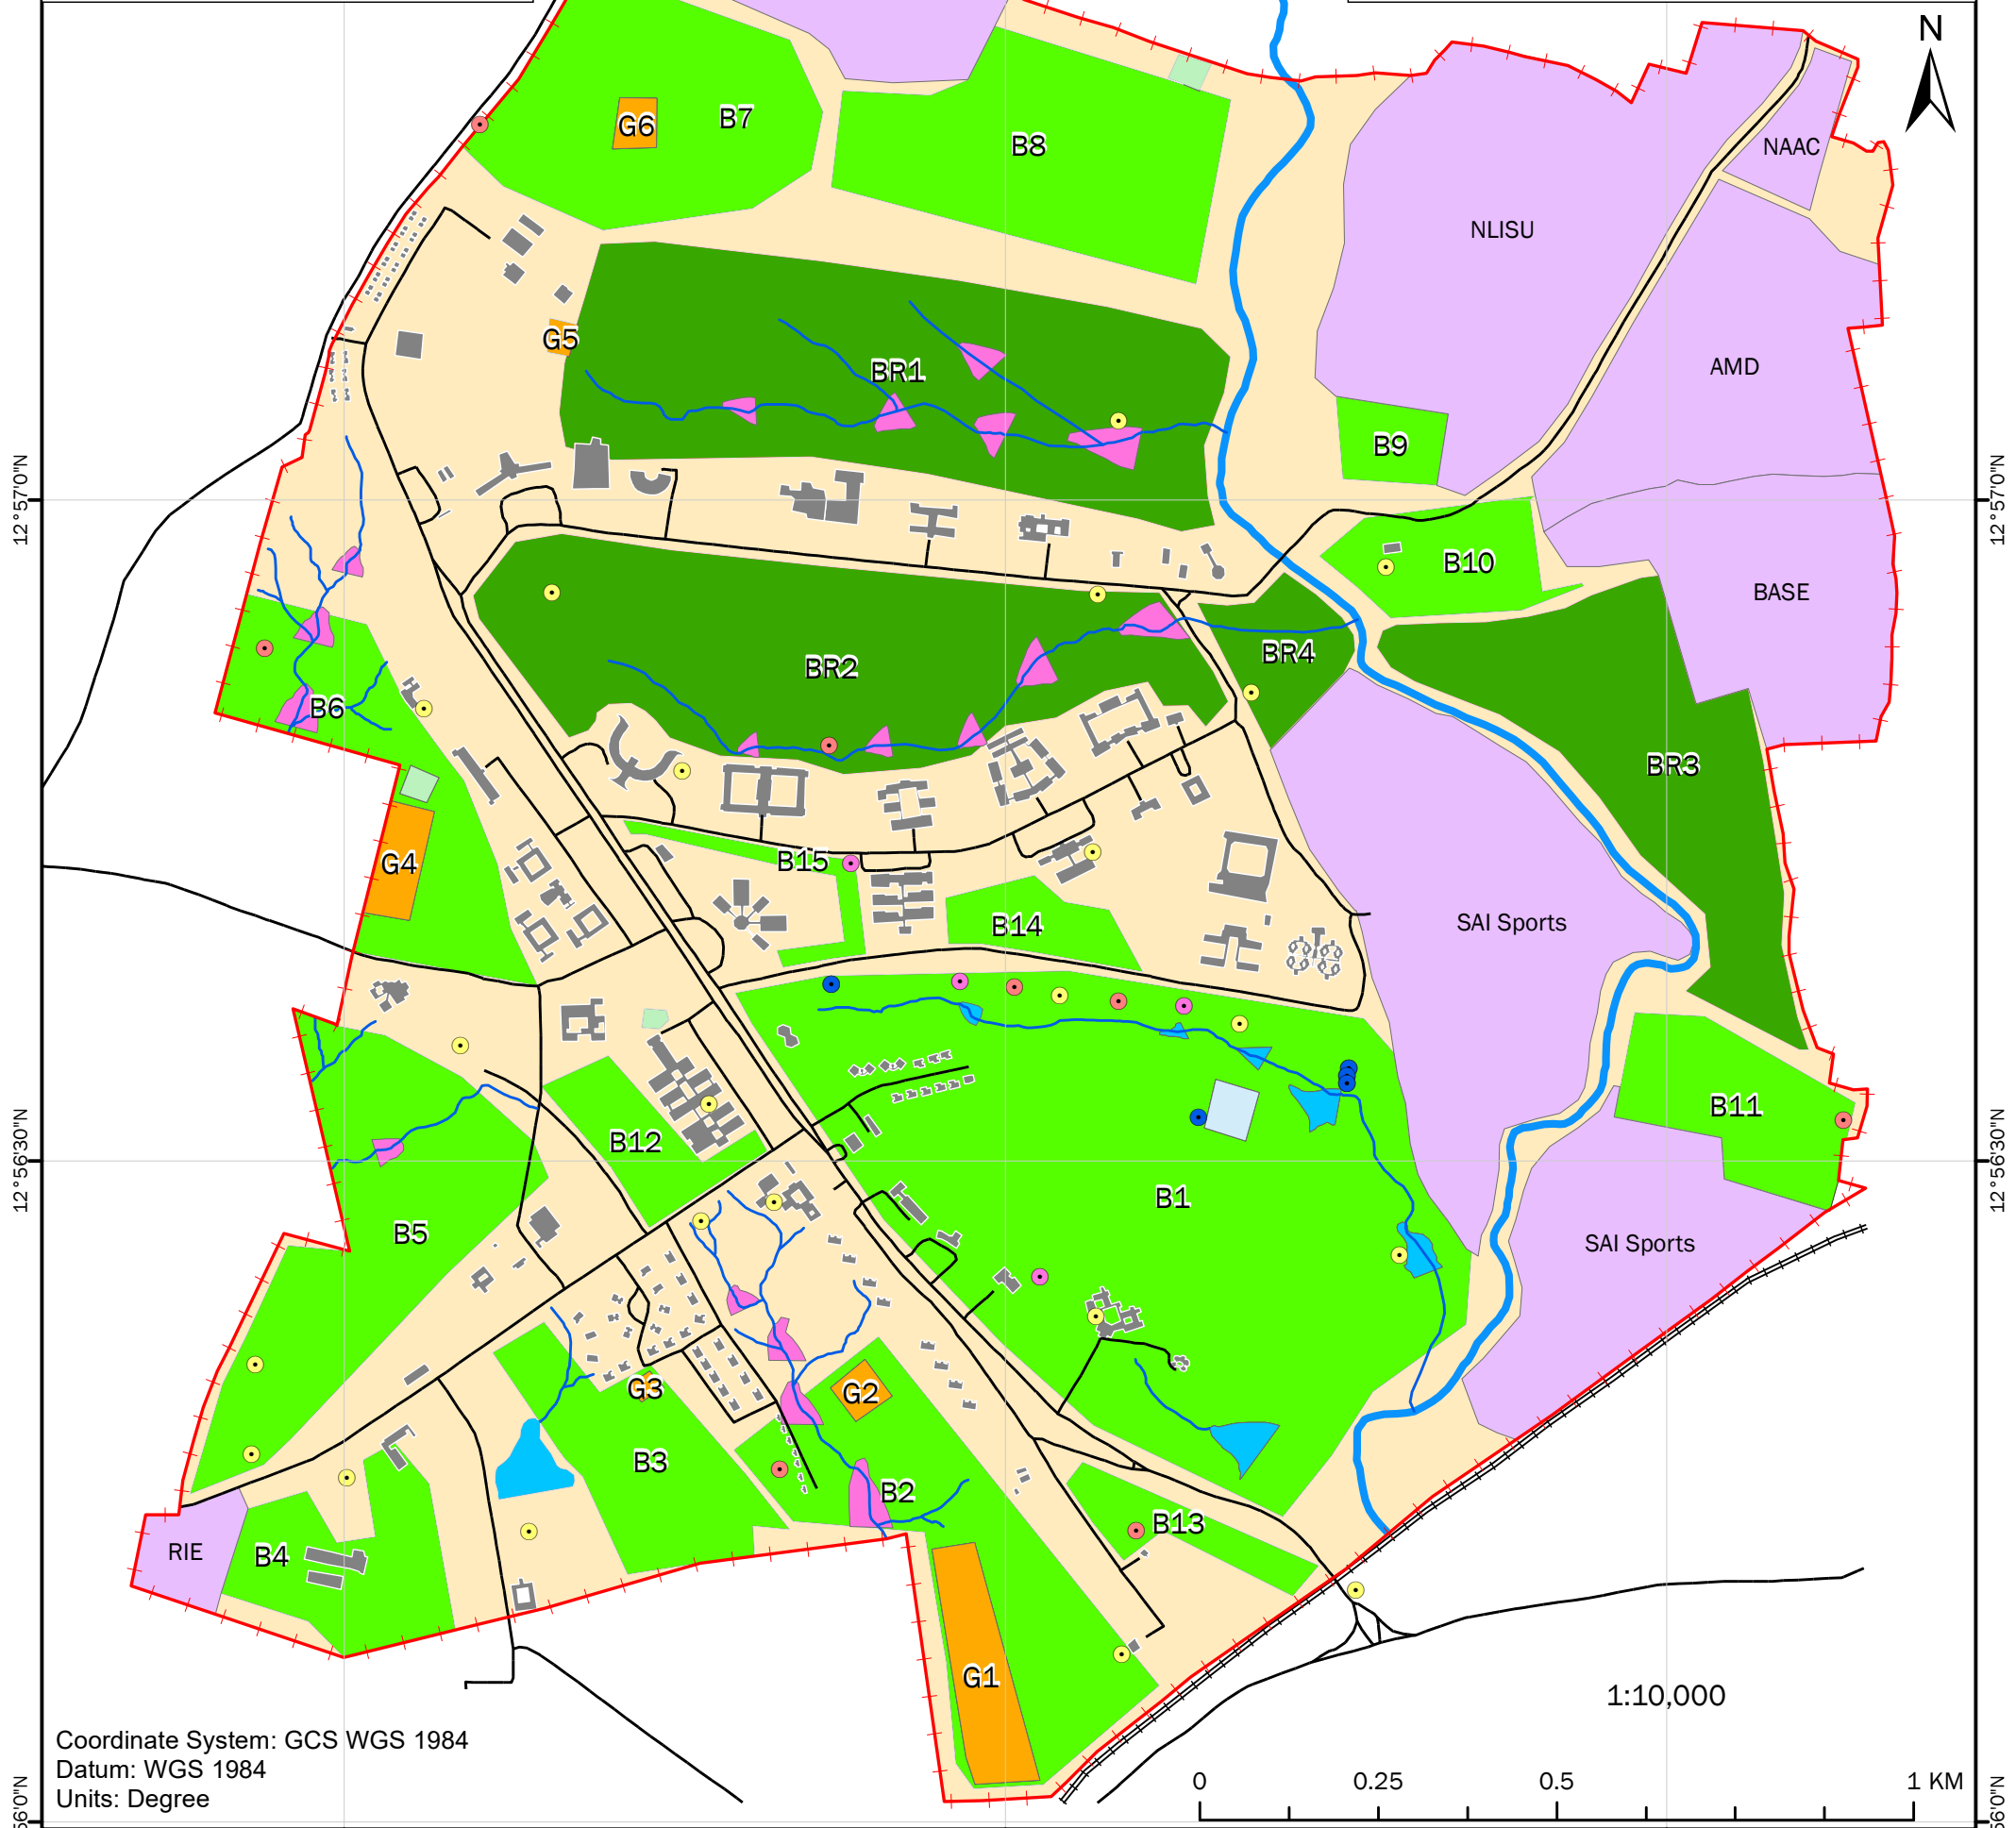

77°30'0"E

77°30'30"E

77°31'0"E

Map showing Biopark, Geopark & Water Bodies
in Jnanabharathi Campus,
Bangalore University (BU),
Bengaluru - 560056

Coordinate System: GCS WGS 1984
Datum: WGS 1984
Units: Degree

1:10,000

- Borewell Recharge Point
- ⚡ Railway
- Proposed Check dams
- Leased out Lands
- Existing Borewells
- Drainages
- Existing Check Dams
- Biopark
- Proposed Recharge Borewells
- Roads
- Farm pond
- Biopark Reserve
- Recharge Pit
- Vrushabhavathy
- Kalyani
- Geopark
- BU Boundary
- Buildings
- BU Vacant Land